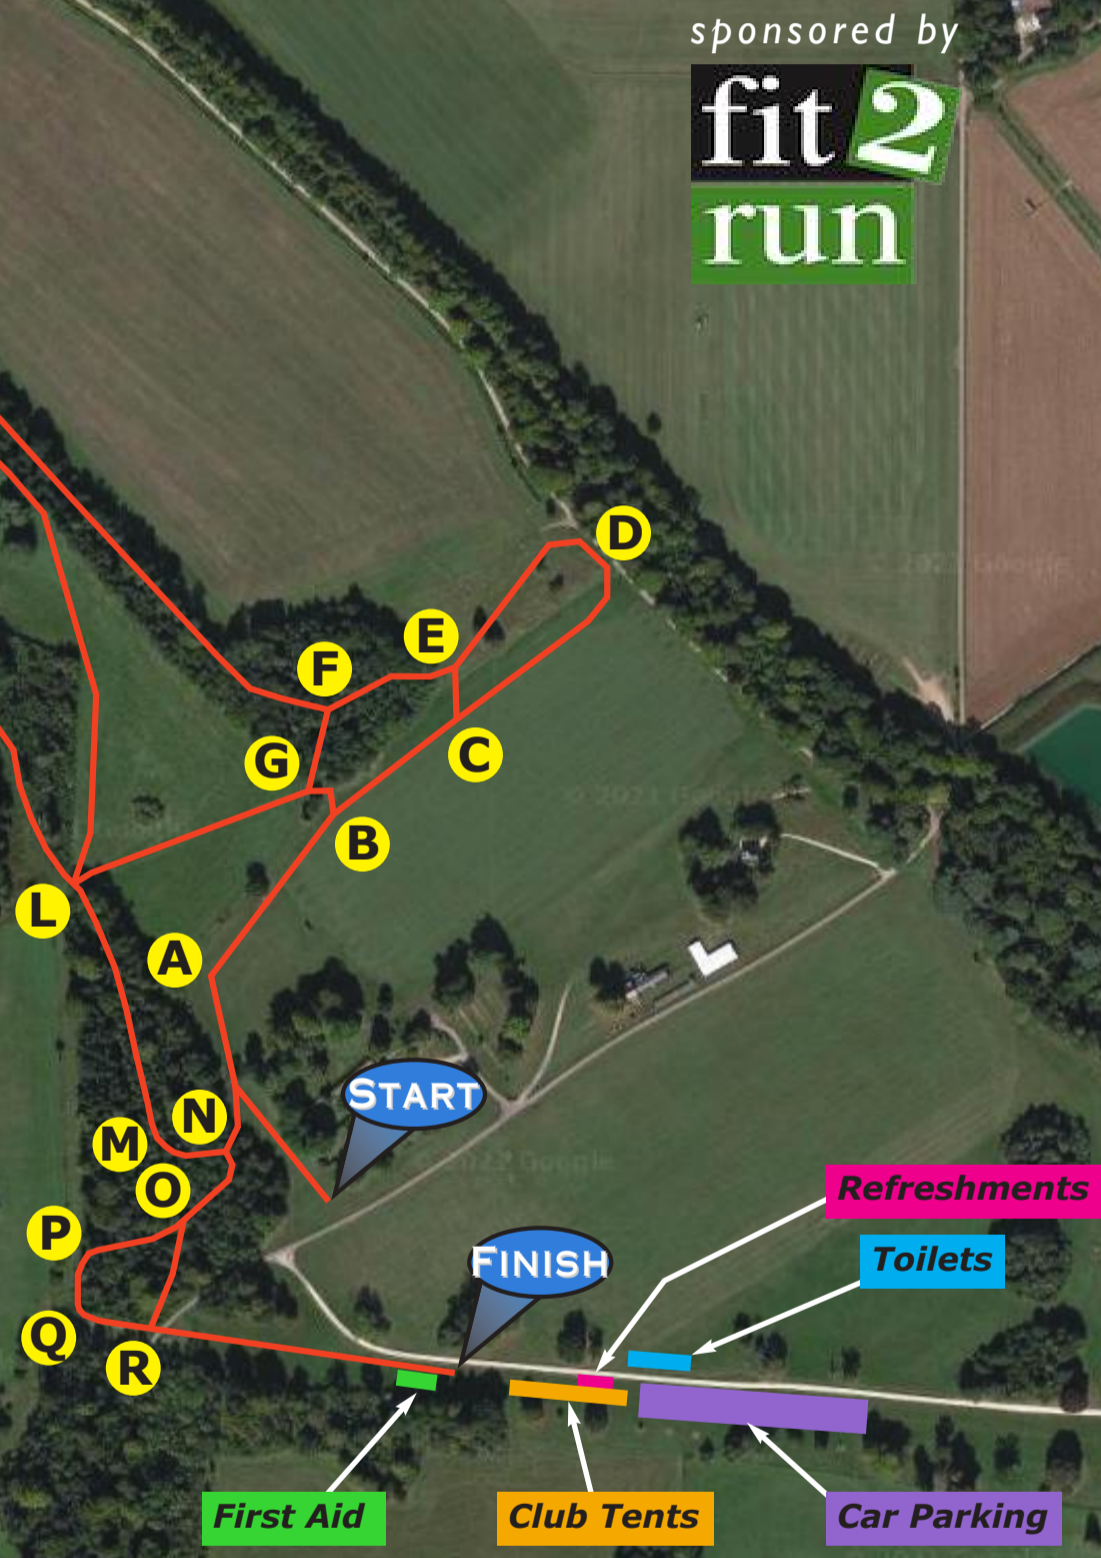

2021-22 Oxfordshire Cross Country League Round 2 at Cirencester Park - 5th Dec 2021

sponsored by

- 9:55am U9 Girls & Boys
- 10:00am U11 Girls
- 10:10am U11 Boys
- 10:20am U13 Girls
- 10:30am U13 Boys
- 10:45am U15 Girls & Boys
- 11:00am U17 Girls & Boys
- 11:20am U20, Senior & Vet Men
- 12:00pm U20, Senior & Vet Women

- U09 (M&F):** Start - A - B - G - L - M - N - O - R - Finish (1,190m)
- U11 (M&F):** Start - A - B - C - E - F - G - L - M - N - O - R - Finish (1,460m)
- U13 (M&F):** Start - A - B - C - D - E - F - G - L - M - N - A - B - C - D - E - F - G - L - M - N - O - R - Finish (2,970m)
- U15 (M&F):** Start - A - B - G - L - M - N - A - B - C - D - E - F - H - I - J - K - L - M - N - O - P - Q - R - Finish (4,450m)

- U17 (M&F):** Start - A - B - C - D - E - F - H - J - L - M - N - O - P - Q - R - O - N - A - B - C - D - E - F - H - I - J - K - L - M - N - O - P - Q - R - Finish (5,960m)
- U20, Senior & Vet (M&F):** Start - A - B - G - L - M - N - A - B - C - D - E - F - H - I - J - K - L - M - N - O - P - Q - R - O - N - A - B - C - D - E - F - H - I - J - K - L - M - N - O - P - Q - R - Finish (7,810m)

Entrance & Exit