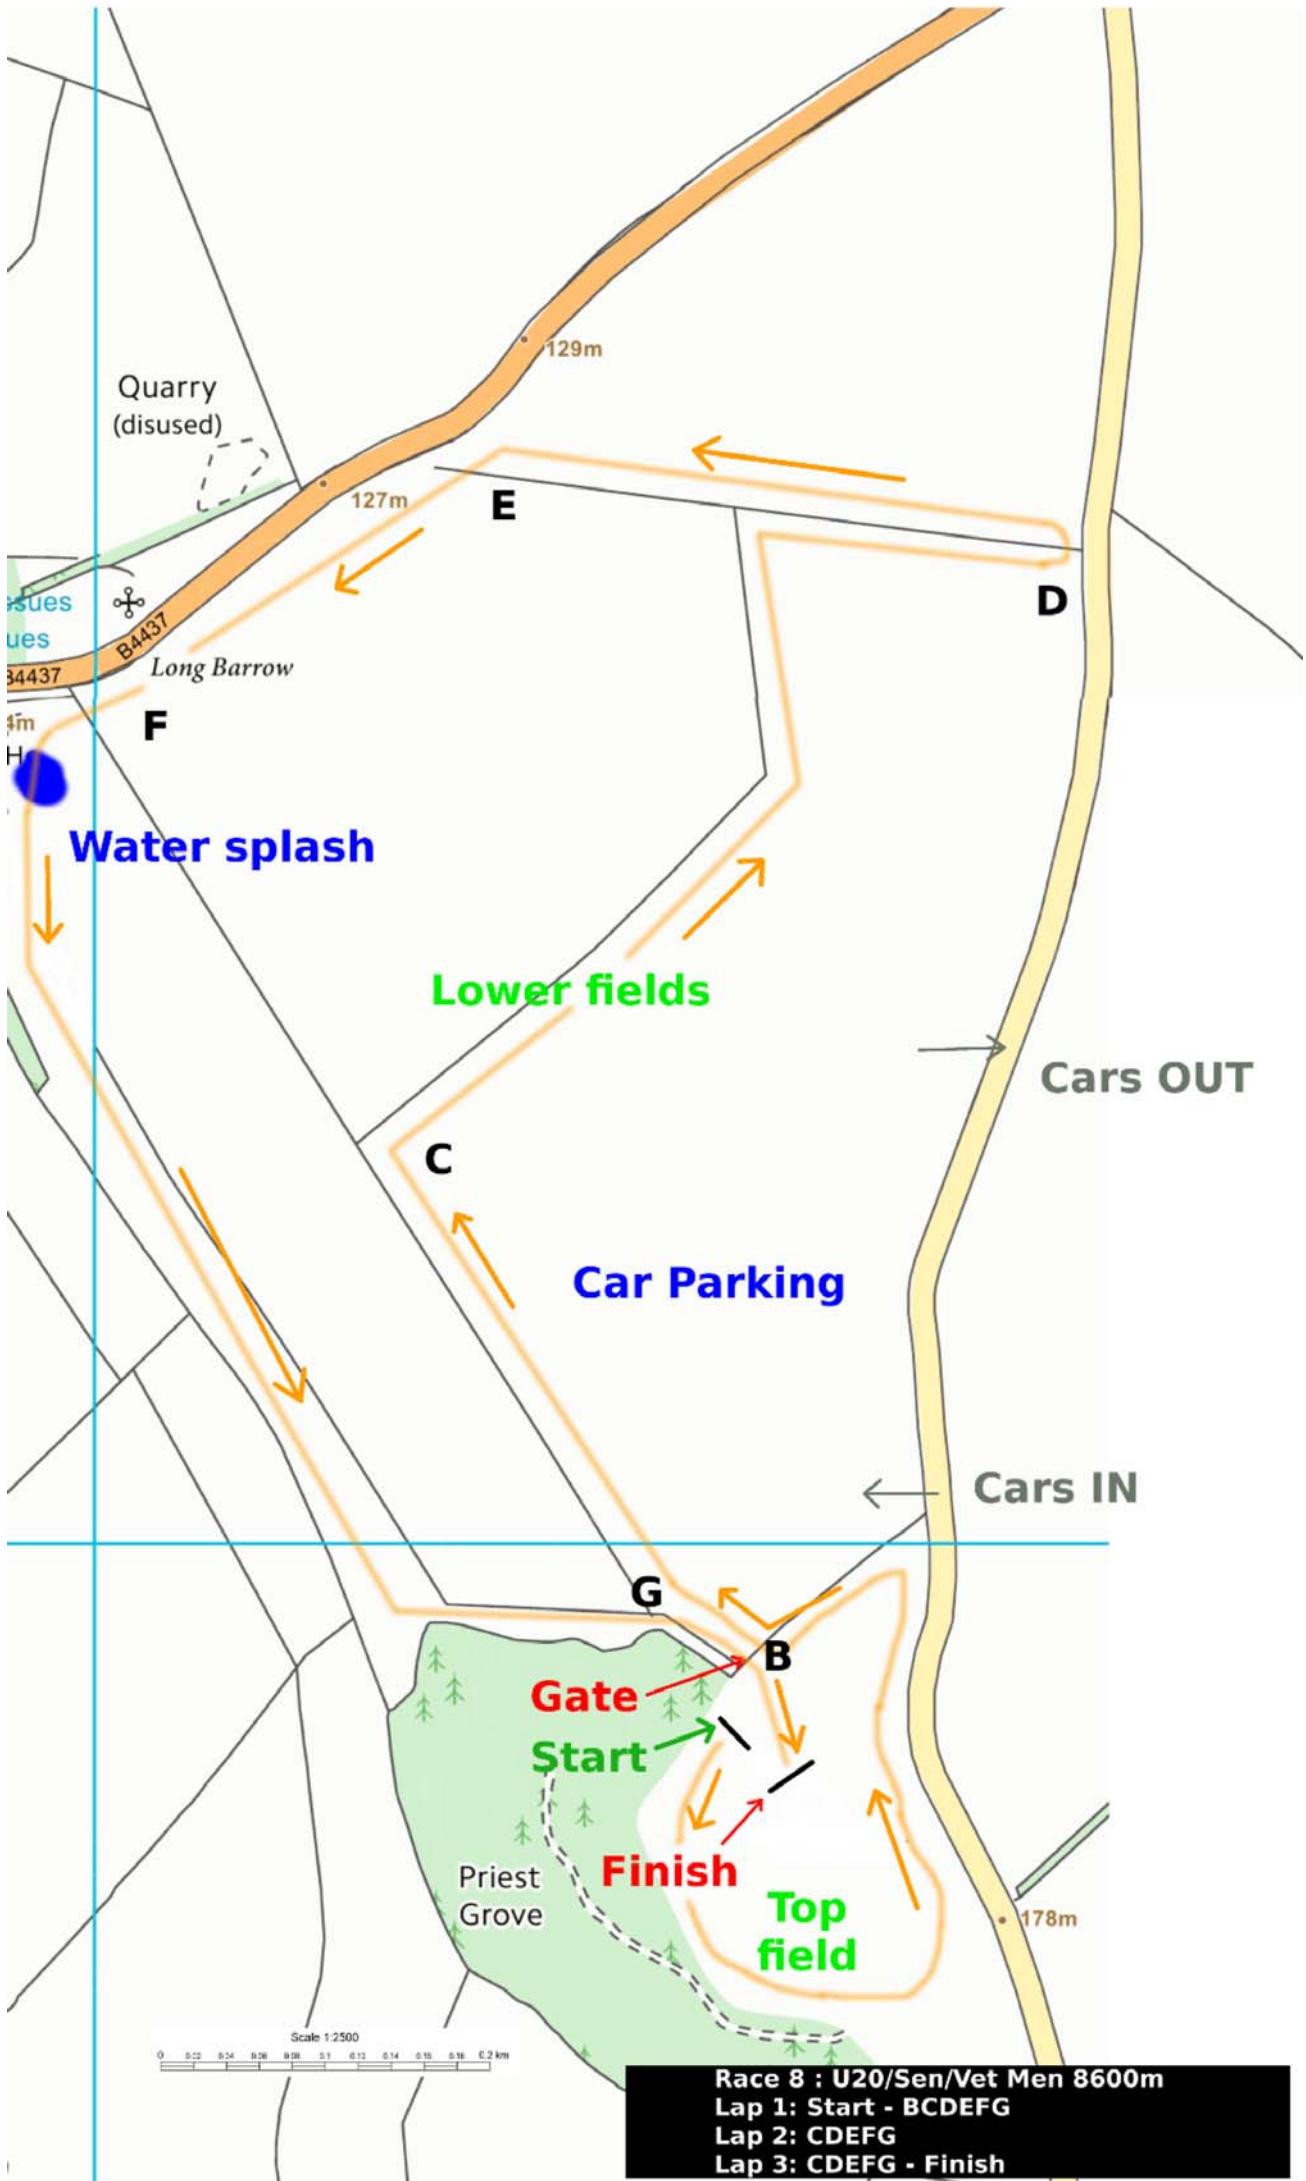

Race 0 : U9
Race 1 : U11 girls
Race 2 : U11 boys
1180m (1.5 laps)

Race 3 : U13 girls
Race 4 : U13 boys **2050m (1 lap)**

Race 6 : U15/17 boys 4800m
Lap 1: Start - BCFG
Lap 2: CDEFG - Finish

Race 7 : U20/Sen/Vet Ladies 5900m
Lap 1: Start - BCDEFG
Lap 2: CDEFG - Finish

Quarry (disused)

Long Barrow

Water splash

Lower fields

Car Parking

Cars OUT

Cars IN

Gate

Start

Finish

Top field

Priest Grove

Race 8 : U20/Sen/Vet Men 8600m
 Lap 1: Start - BCDEFG
 Lap 2: CDEFG
 Lap 3: CDEFG - Finish