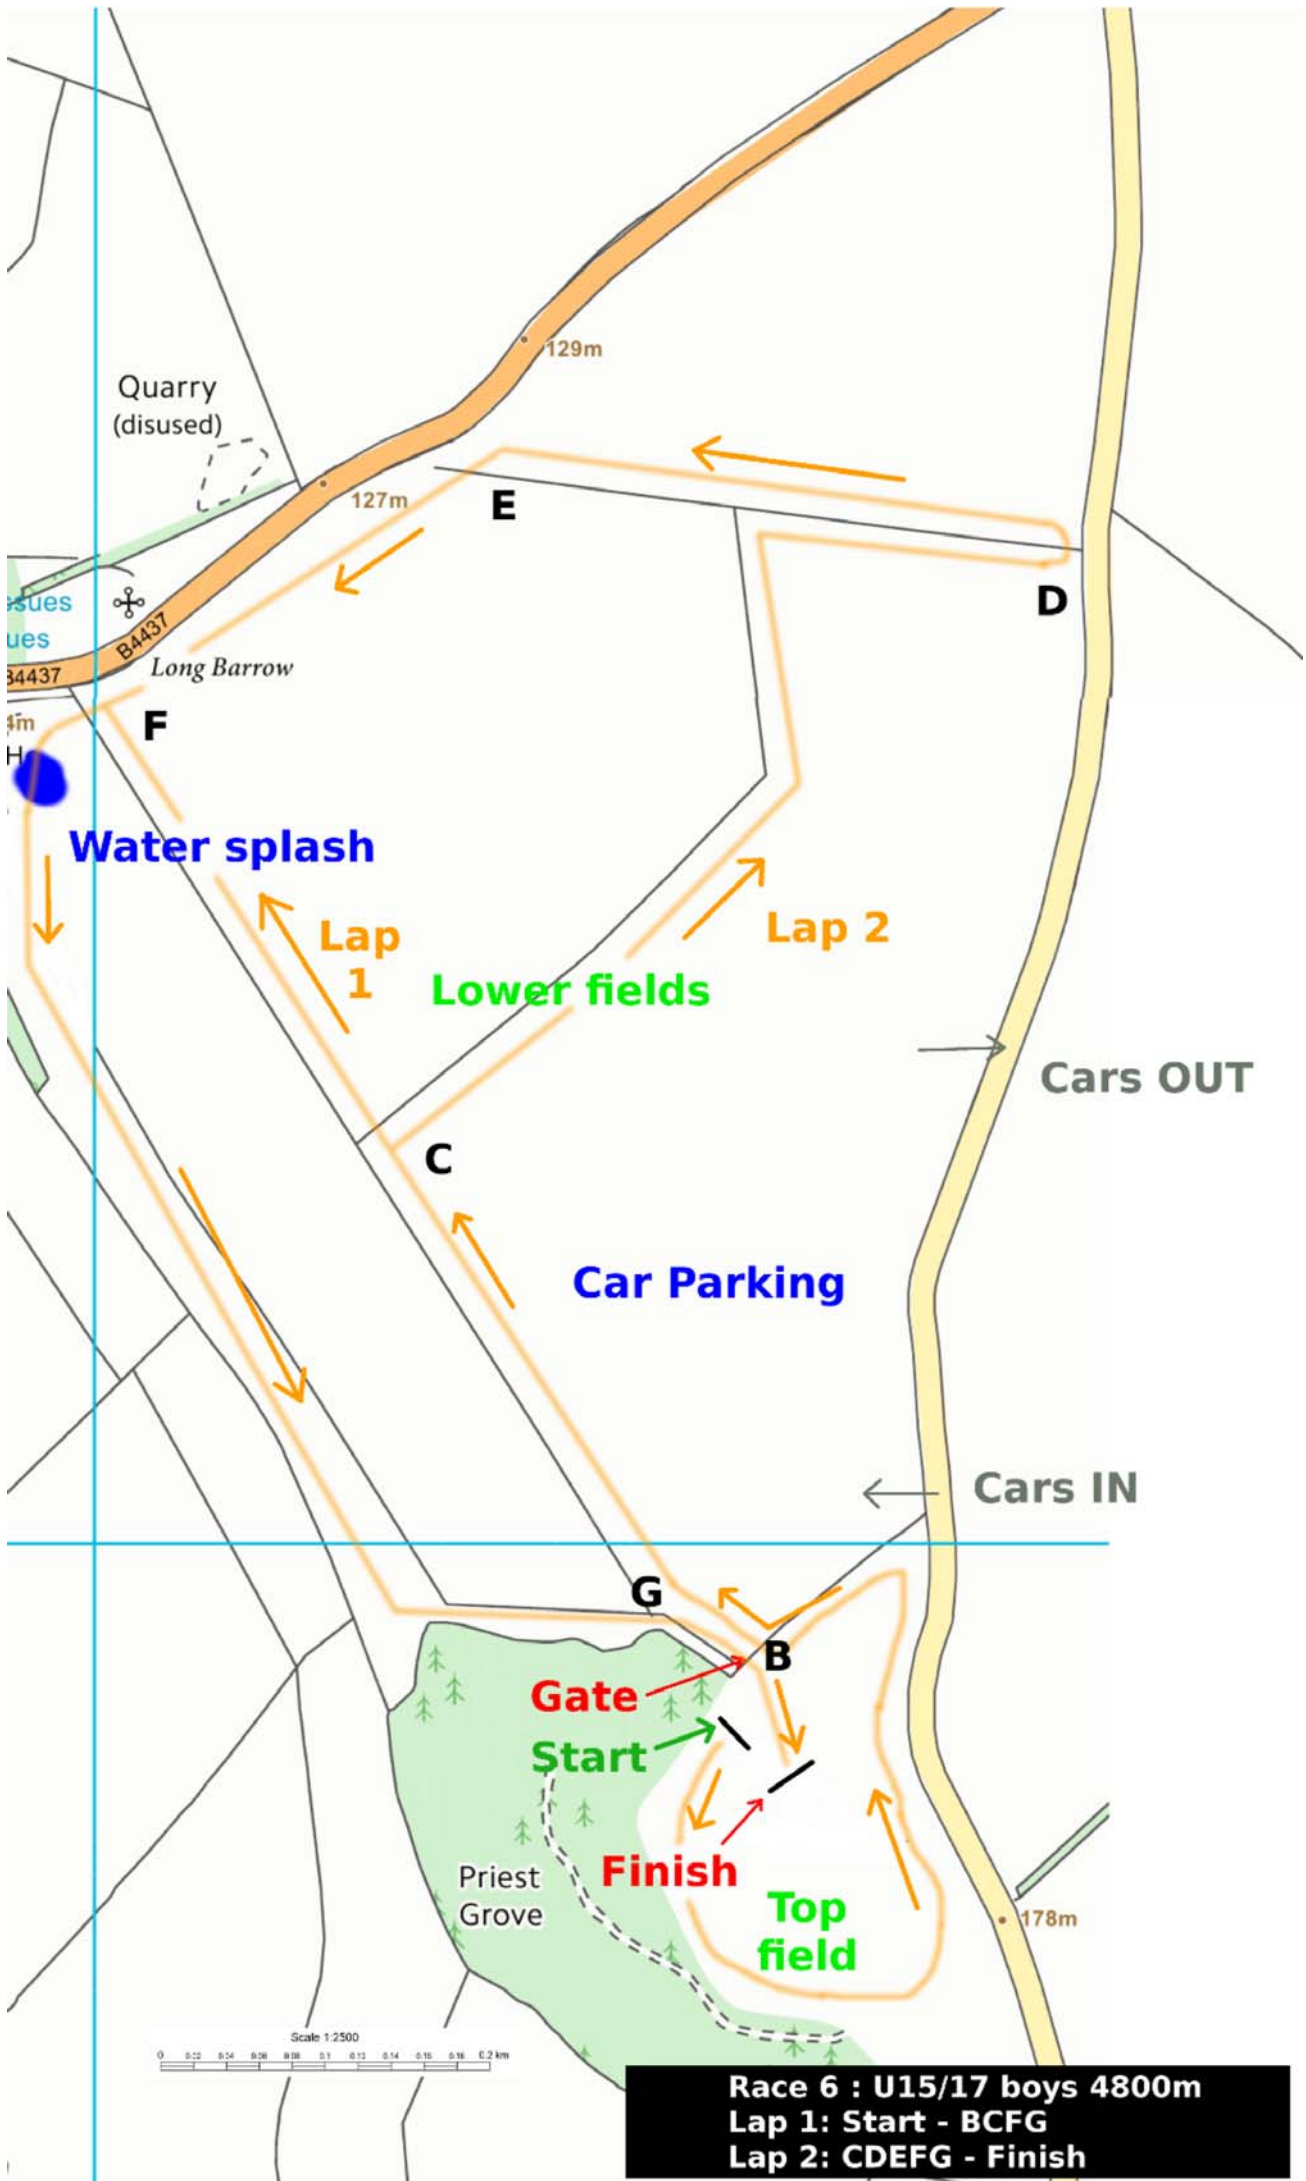

Race 0 : U9
Race 1 : U11 girls
Race 2 : U11 boys
1180m (1.5 laps)

Race 3 : U13 girls
Race 4 : U13 boys **2050m (1 lap)**

Race 6 : U15/17 boys 4800m
Lap 1: Start - BCFG
Lap 2: CDEFG - Finish

Race 7 : U20/Sen/Vet Ladies 5900m
Lap 1: Start - BCDEFG
Lap 2: CDEFG - Finish

Quarry (disused)

Long Barrow

Water splash

Lower fields

Car Parking

Cars OUT

Cars IN

Gate

Start

Finish

Top field

Priest Grove

Race 8 : U20/Sen/Vet Men 8600m
 Lap 1: Start - BCDEFG
 Lap 2: CDEFG
 Lap 3: CDEFG - Finish