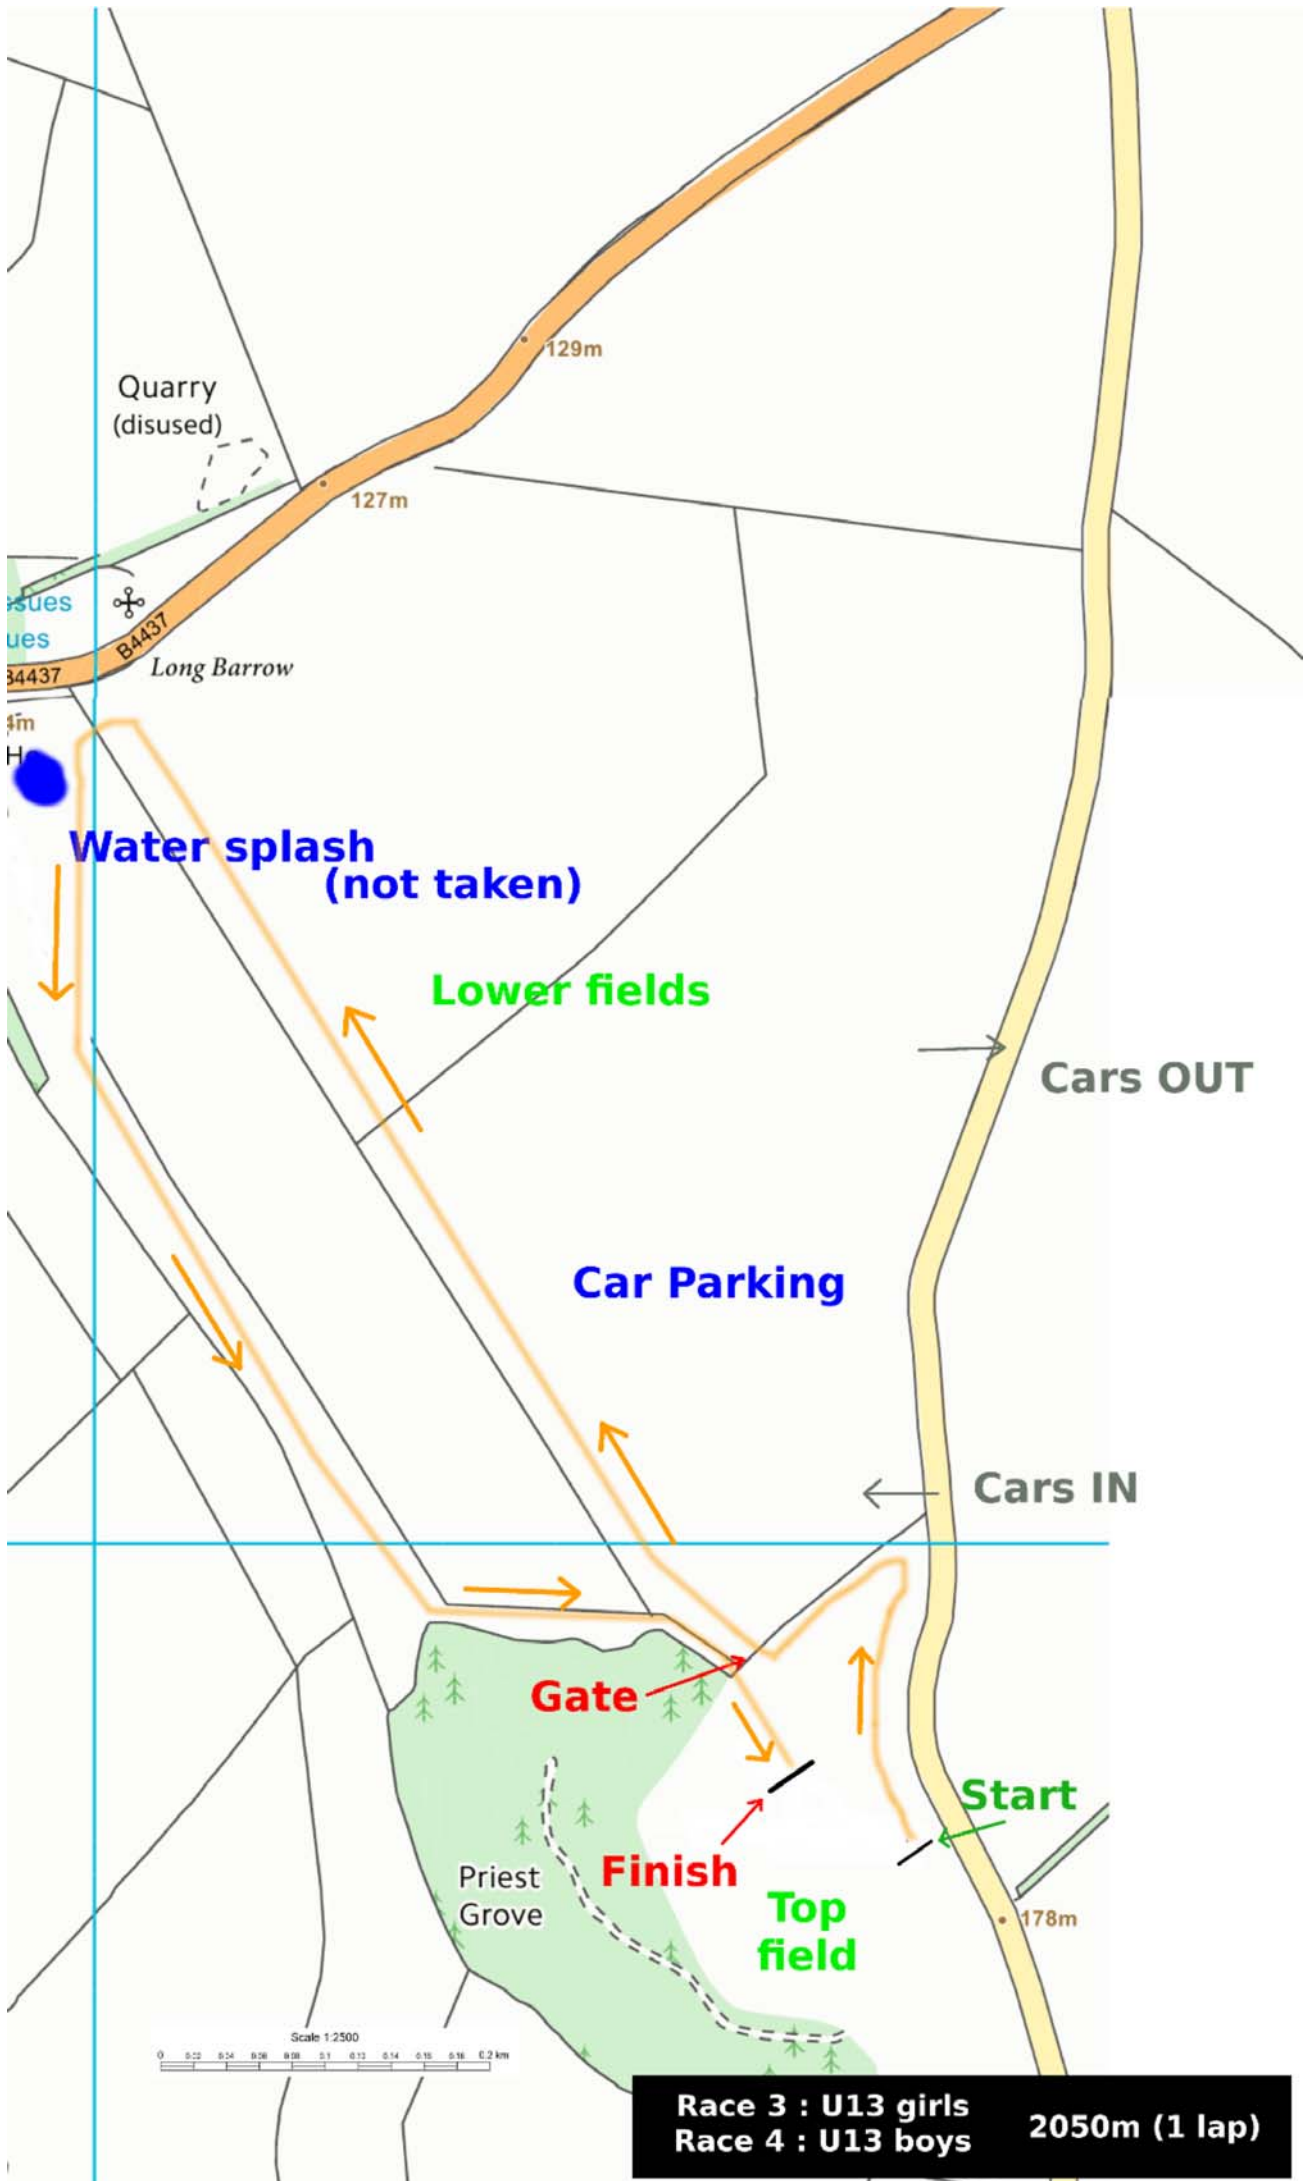

Race 0 : U9
Race 1 : U11 girls
Race 2 : U11 boys
1180m (1.5 laps)

Race 3 : U13 girls
Race 4 : U13 boys **2050m (1 lap)**

Race 6 : U15/17 boys 4800m
Lap 1: Start - BCFG
Lap 2: CDEFG - Finish

Race 7 : U20/Sen/Vet Ladies 5900m
Lap 1: Start - BCDEFG
Lap 2: CDEFG - Finish

Quarry (disused)

Long Barrow

Water splash

Lower fields

Car Parking

Cars OUT

Cars IN

Gate

Start

Finish

Top field

Priest Grove

Race 8 : U20/Sen/Vet Men 8600m
 Lap 1: Start - BCDEFG
 Lap 2: CDEFG
 Lap 3: CDEFG - Finish