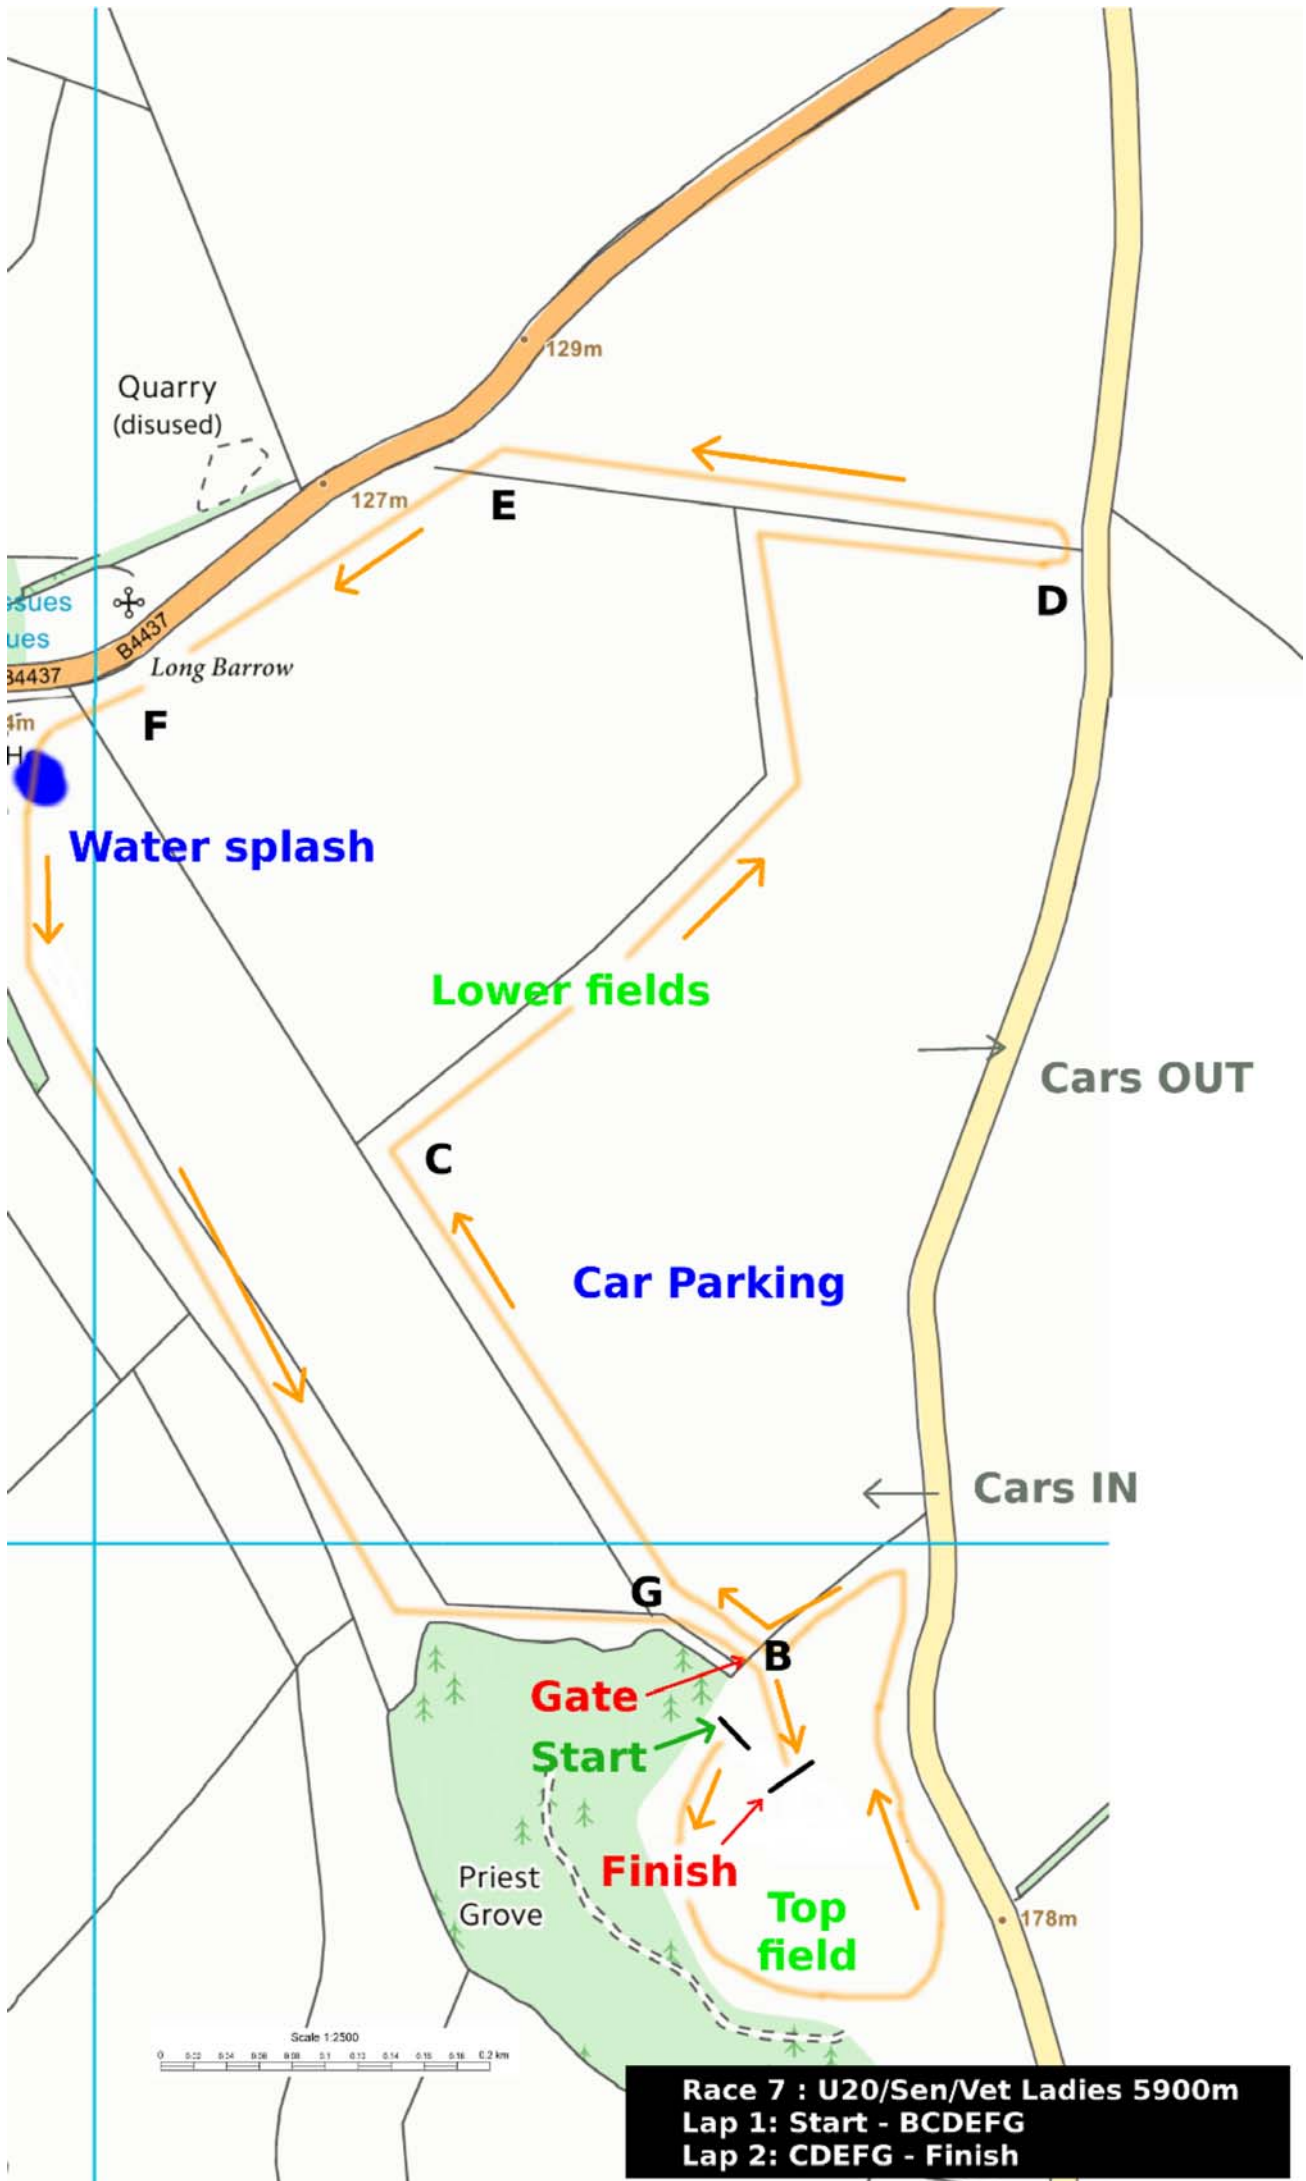

Race 0 : U9
Race 1 : U11 girls
Race 2 : U11 boys
1180m (1.5 laps)

Race 3 : U13 girls
Race 4 : U13 boys **2050m (1 lap)**

Race 6 : U15/17 boys 4800m
Lap 1: Start - BCFG
Lap 2: CDEFG - Finish

Race 7 : U20/Sen/Vet Ladies 5900m
Lap 1: Start - BCDEFG
Lap 2: CDEFG - Finish

Quarry (disused)

Long Barrow

Water splash

Lower fields

Car Parking

Cars OUT

Cars IN

Gate

Start

Finish

Top field

Priest Grove

Race 8 : U20/Sen/Vet Men 8600m
 Lap 1: Start - BCDEFG
 Lap 2: CDEFG
 Lap 3: CDEFG - Finish