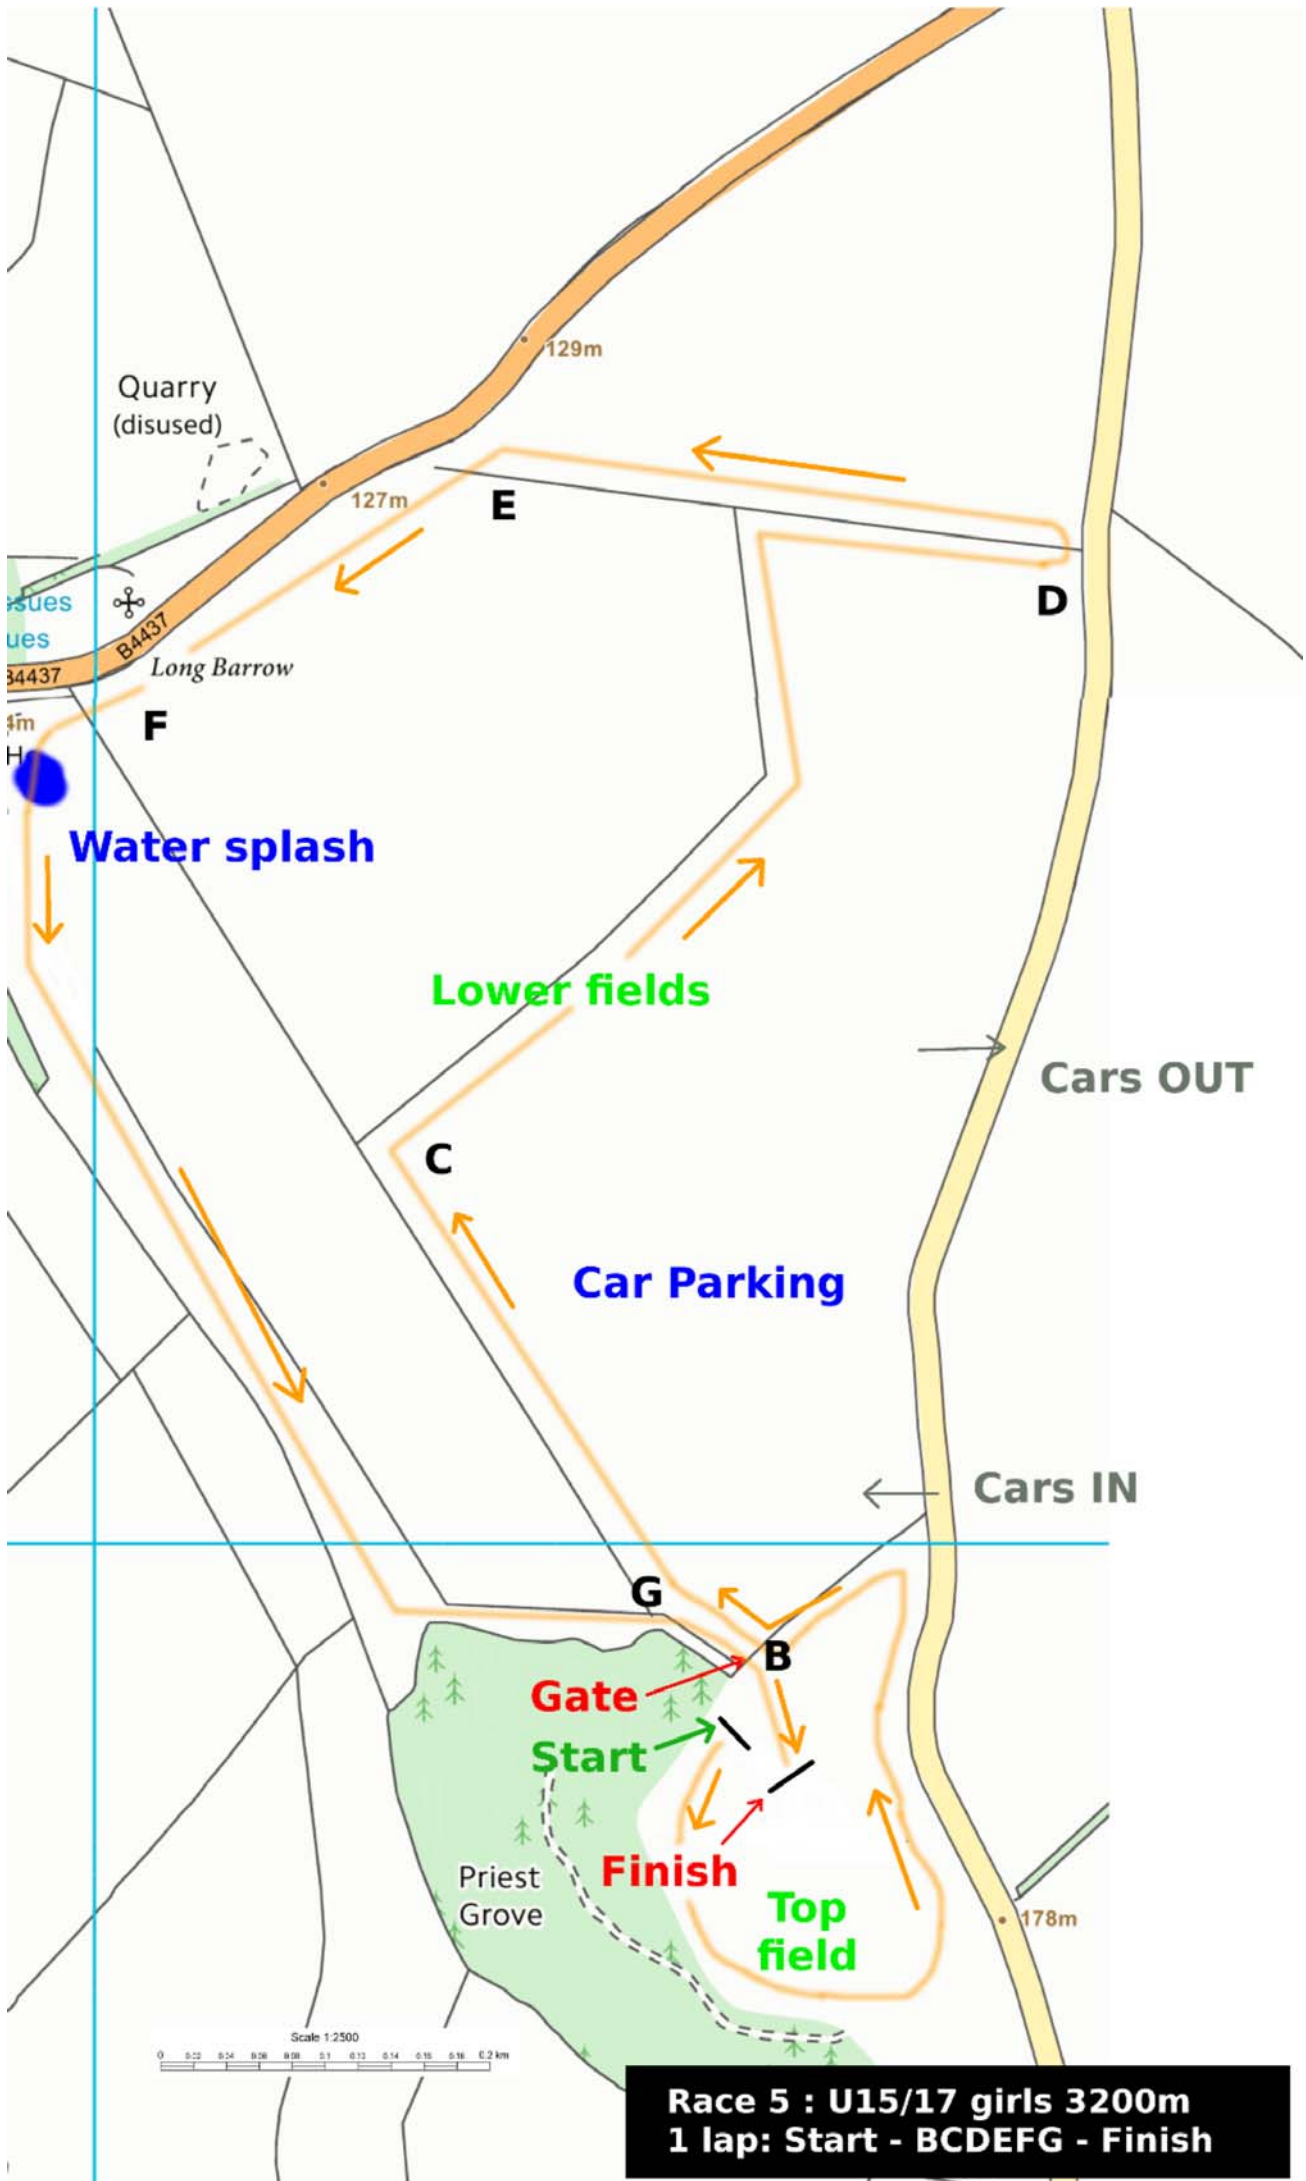

Race 0 : U9
Race 1 : U11 girls
Race 2 : U11 boys
1180m (1.5 laps)

Race 3 : U13 girls
Race 4 : U13 boys **2050m (1 lap)**

Race 6 : U15/17 boys 4800m
Lap 1: Start - BCFG
Lap 2: CDEFG - Finish

Race 7 : U20/Sen/Vet Ladies 5900m
Lap 1: Start - BCDEFG
Lap 2: CDEFG - Finish

Quarry (disused)

Long Barrow

Water splash

Lower fields

Car Parking

Cars OUT

Cars IN

Gate

Start

Finish

Top field

Priest Grove

Race 8 : U20/Sen/Vet Men 8600m
 Lap 1: Start - BCDEFG
 Lap 2: CDEFG
 Lap 3: CDEFG - Finish